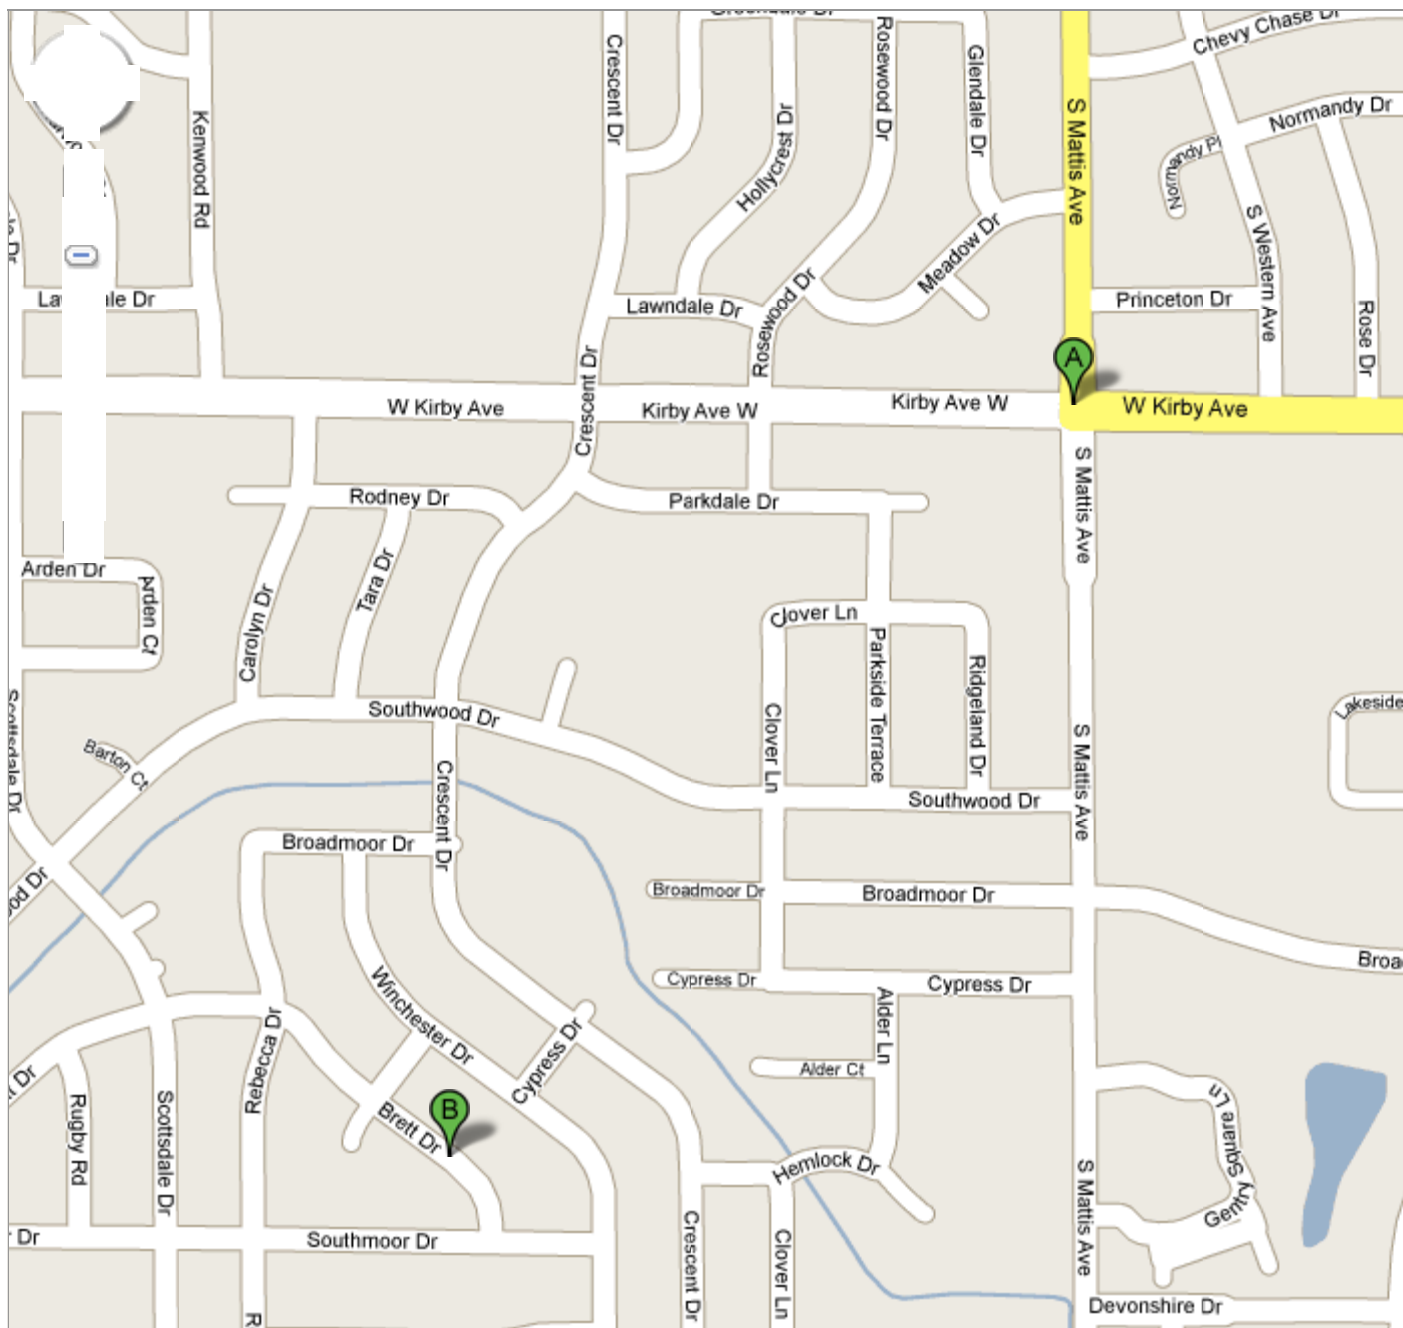

Show for all steps: Text only | [Maps](#)

Include large map

Roll over the directions to customize each step.

Directions to 2210 Brett Dr, Champaign, IL 61821
0.9 mi – about 3 mins

Save trees. Go green!
Download Google Maps on your phone at google.com/gmm

©2009 Google - Map data ©2009 Tele Atlas - [Terms of Use](#)

W Kirby Ave

1. Head west on W Kirby Ave toward Rosewood Dr
About 1 min
go 0.3 mi
total 0.3 mi
2. Turn left at Crescent Dr
About 1 min
go 0.3 mi
total 0.6 mi
3. Turn right at Broadmoor Dr
go 0.1 mi
total 0.7 mi
4. Broadmoor Dr turns left and becomes Rebecca Dr
go 0.1 mi
total 0.8 mi
5. Turn left at Brett Dr
go 0.1 mi
total 0.9 mi

 2210 Brett Dr, Champaign, IL 61821

These directions are for planning purposes only. You may find that construction projects, traffic, weather, or other events may cause conditions to differ from the map results, and you should plan your route accordingly. You must obey all signs or notices regarding your route.

Map data ©2009 , Tele Atlas