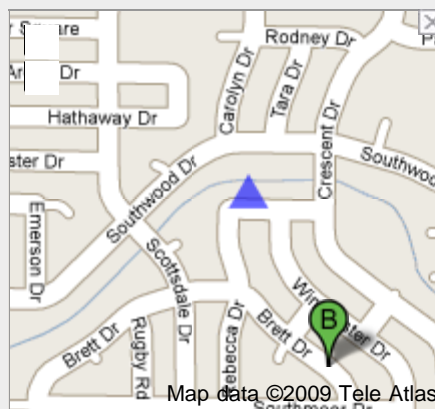

Show for all steps: [Text only](#) | Maps
Roll over the directions to customize each step.

Include large map

Directions to 2210 Brett Dr, Champaign, IL 61821
0.9 mi – about 3 mins

W Kirby Ave

1. Head west on W Kirby Ave toward Rosewood Dr
About 1 min

go 0.3 mi
total 0.3 mi

2. Turn left at Crescent Dr
About 1 min

go 0.3 mi
total 0.6 mi

3. Turn right at Broadmoor Dr

go 0.1 mi
total 0.7 mi

Map data ©2009 Tele Atlas

- 4. Broadmoor Dr turns left and becomes Rebecca Dr

Map data ©2009 Tele Atlas

go 0.1 mi
total 0.8 mi

- 5. Turn left at Brett Dr

Map data ©2009 Tele Atlas

go 0.1 mi
total 0.9 mi

 2210 Brett Dr, Champaign, IL 61821

Map data ©2009 Tele Atlas

These directions are for planning purposes only. You may find that construction projects, traffic, weather, or other events may cause conditions to differ from the map results, and you should plan your route accordingly. You must obey all signs or notices regarding your route.