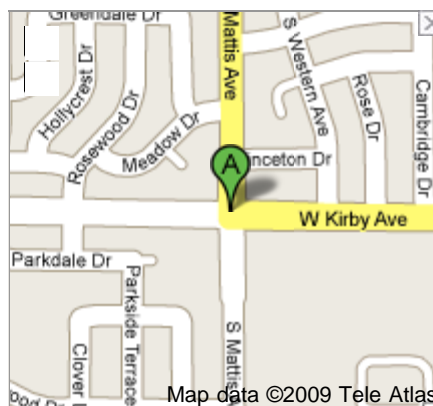

Show for all steps: [Text only](#) | Maps
Roll over the directions to customize each step.

Include large map

Directions to 2210 Brett Dr, Champaign, IL 61821
0.9 mi – about 3 mins

W Kirby Ave

1. Head west on W Kirby Ave toward Rosewood Dr
About 1 min

go 0.3 mi
total 0.3 mi

2. Turn left at Crescent Dr
About 1 min

go 0.3 mi
total 0.6 mi

3. Turn right at Broadmoor Dr

go 0.1 mi
total 0.7 mi

Map data ©2009 Tele Atlas

- 4. Broadmoor Dr turns left and becomes Rebecca Dr

Map data ©2009 Tele Atlas

go 0.1 mi
total 0.8 mi

- 5. Turn left at Brett Dr

Map data ©2009 Tele Atlas

go 0.1 mi
total 0.9 mi

 2210 Brett Dr, Champaign, IL 61821

Map data ©2009 Tele Atlas

These directions are for planning purposes only. You may find that construction projects, traffic, weather, or other events may cause conditions to differ from the map results, and you should plan your route accordingly. You must obey all signs or notices regarding your route.