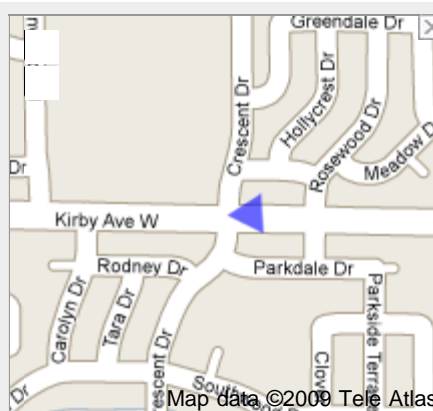

Show for all steps: [Text only](#) | Maps
Roll over the directions to customize each step.

Include large map

Directions to 2210 Brett Dr, Champaign, IL 61821
0.9 mi – about 3 mins

W Kirby Ave

1. Head west on W Kirby Ave toward Rosewood Dr
About 1 min

go 0.3 mi
total 0.3 mi

2. Turn left at Crescent Dr
About 1 min

go 0.3 mi
total 0.6 mi

3. Turn right at Broadmoor Dr

go 0.1 mi
total 0.7 mi

Map data ©2009 Tele Atlas

- 4. Broadmoor Dr turns left and becomes Rebecca Dr

Map data ©2009 Tele Atlas

go 0.1 mi
total 0.8 mi

- 5. Turn left at Brett Dr

Map data ©2009 Tele Atlas

go 0.1 mi
total 0.9 mi

 2210 Brett Dr, Champaign, IL 61821

Map data ©2009 Tele Atlas

These directions are for planning purposes only. You may find that construction projects, traffic, weather, or other events may cause conditions to differ from the map results, and you should plan your route accordingly. You must obey all signs or notices regarding your route.