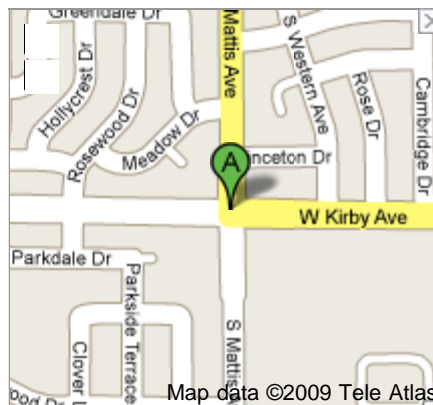

Show for all steps: [Text only](#) | Maps
Roll over the directions to customize each step.

Include large map

Directions to 2210 Brett Dr, Champaign, IL 61821
0.9 mi – about 3 mins

W Kirby Ave

1. Head west on W Kirby Ave toward Rosewood Dr
About 1 min

go 0.3 mi
total 0.3 mi

2. Turn left at Crescent Dr
About 1 min

go 0.3 mi
total 0.6 mi

3. Turn right at Broadmoor Dr

go 0.1 mi
total 0.7 mi

Map data ©2009 Tele Atlas

- 4. Broadmoor Dr turns left and becomes Rebecca Dr

Map data ©2009 Tele Atlas

go 0.1 mi
total 0.8 mi

- 5. Turn left at Brett Dr

Map data ©2009 Tele Atlas

go 0.1 mi
total 0.9 mi

 2210 Brett Dr, Champaign, IL 61821

Map data ©2009 Tele Atlas

These directions are for planning purposes only. You may find that construction projects, traffic, weather, or other events may cause conditions to differ from the map results, and you should plan your route accordingly. You must obey all signs or notices regarding your route.